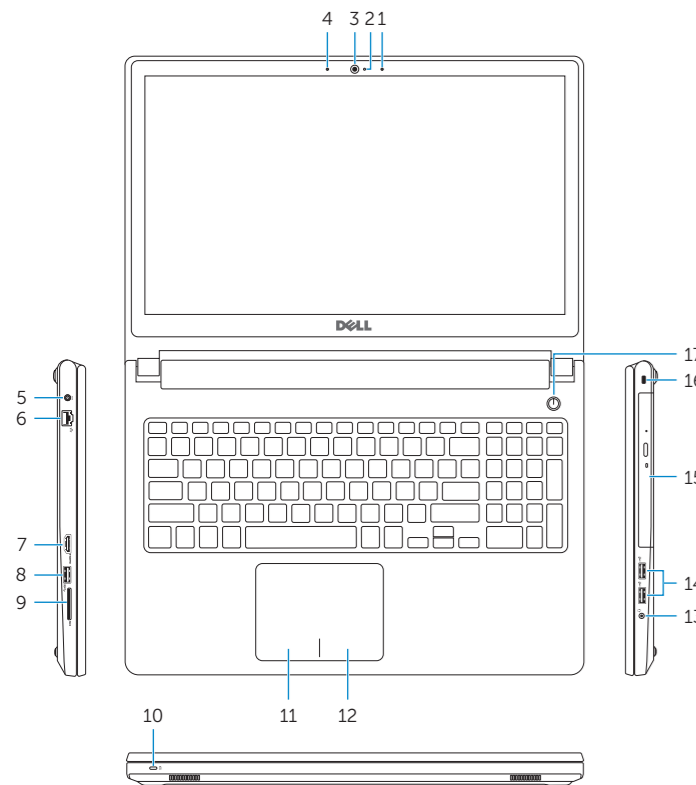

Funcionalidades | Caracteristici | Funkcije | Özellikler

1. Right microphone
2. Camera-status light
3. Camera
4. Left microphone
5. Power-adapter port
6. Network port
7. HDMI port
8. USB 3.0 port
9. Media-card reader
10. Power and battery-status light/hard-drive activity light
11. Left-click area
12. Right-click area
13. Headset port
14. USB 2.0 ports (2)
15. Optical drive
16. Security-cable slot
17. Power button
18. Battery
19. Regulatory label (in battery bay)
20. Service Tag label
21. Battery-release latch