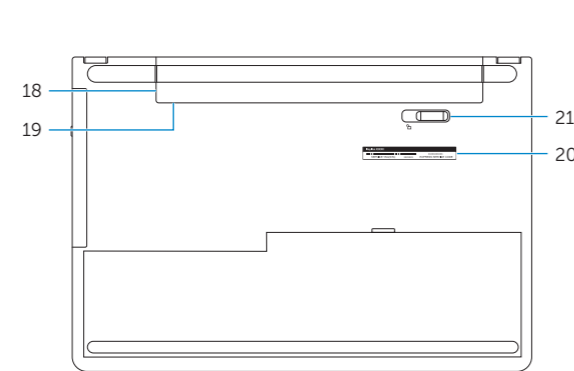

Funcionalidades | Caracteristici | Funkcije | Özellikler

1. Right microphone
2. Camera-status light
3. Camera
4. Left microphone
5. Power-adapter port
6. Network port
7. HDMI port
8. USB 3.0 port
9. Media-card reader
10. Power and battery-status light/hard-drive activity light
11. Left-click area
12. Right-click area
13. Headset port
14. USB 2.0 ports (2)
15. Optical drive
16. Security-cable slot
17. Power button
18. Battery
19. Regulatory label (in battery bay)
20. Service Tag label
21. Battery-release latch